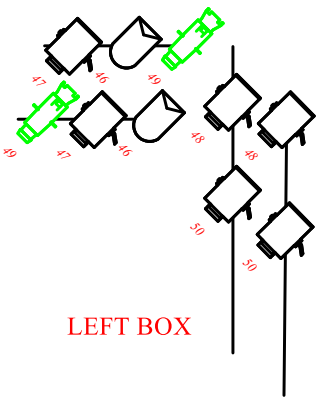

3

2

1

LIGHT CURTAIN

FOH BRIDGE

LEFT BOX

RIGHT BOX

-  - PAR - 64 long
-  - FRESNEL SPOT - 1000W
-  - PROFILE SPOT 600W (zoom - 25*-50*)
-  - PROFILE SPOT 575W 19*
-  - PROFILE SPOT 575W 26*
-  - PROFILE SPOT 575W 36*
-  - LED PAR-64 RGBW (200W COB)

-  - SCAN - 575W
-  - MOVING HEAD - 575W
-  - STROBE 1000W
-  - BLACKLIGHT