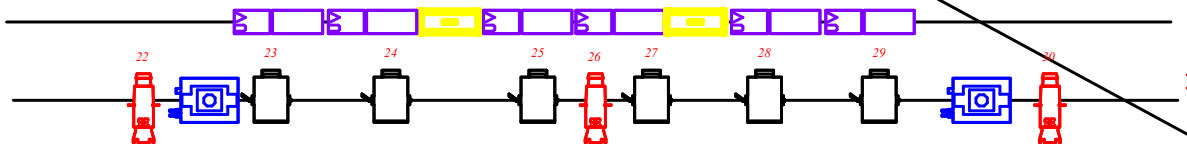

3

2

1

LIGHT CURTAIN

FOH BRIDGE

LEFT BOX

RIGHT BOX

-  - PAR - 64 long
-  - FRESNEL SPOT - 1000W
-  - PROFILE SPOT 600W (zoom - 25*-50*)
-  - PROFILE SPOT 575W 19*
-  - PROFILE SPOT 575W 26*
-  - PROFILE SPOT 575W 36*
-  - LED PAR-64 RGBW (200W COB)

-  - SCAN - 575W
-  - MOVING HEAD - 575W
-  - STROBE 1000W
-  - BLACKLIGHT