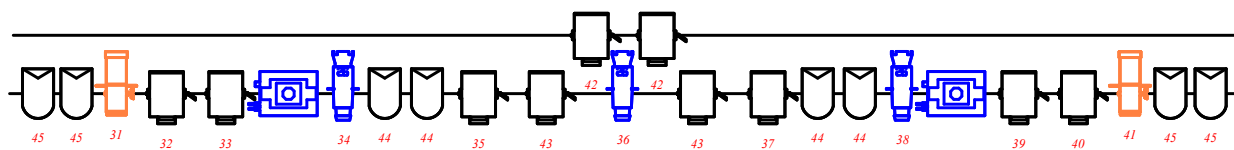

3

2

1

LIGHT CURTAIN

FOH BRIDGE

LEFT BOX

RIGHT BOX

-  - PAR - 64 long
-  - FRESNEL SPOT - 1000W
-  - PROFILE SPOT 600W (zoom - 25*-50*)
-  - PROFILE SPOT 575W 19*
-  - PROFILE SPOT 575W 26*
-  - PROFILE SPOT 575W 36*
-  - LED PAR-64 RGBW (200W COB)

-  - SCAN - 575W
-  - MOVING HEAD - 575W
-  - STROBE 1000W
-  - BLACKLIGHT