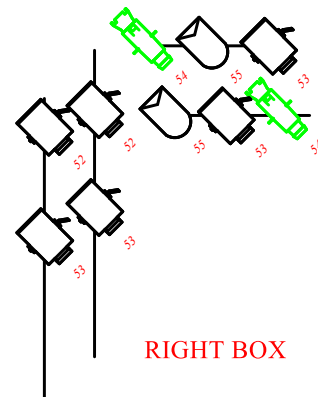

3

2

1

LIGHT CURTAIN

FOH BRIDGE

LEFT BOX

RIGHT BOX

-  - PAR - 64 long
-  - FRESNEL SPOT - 1000W
-  - PROFILE SPOT 600W (zoom - 25*-50*)
-  - PROFILE SPOT 575W 19*
-  - PROFILE SPOT 575W 26*
-  - PROFILE SPOT 575W 36*
-  - LED PAR-64 RGBW (200W COB)

-  - SCAN - 575W
-  - MOVING HEAD - 575W
-  - STROBE 1000W
-  - BLACKLIGHT